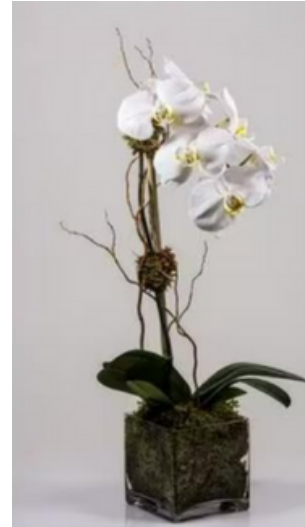

Phalaenopsis

White

$84.95