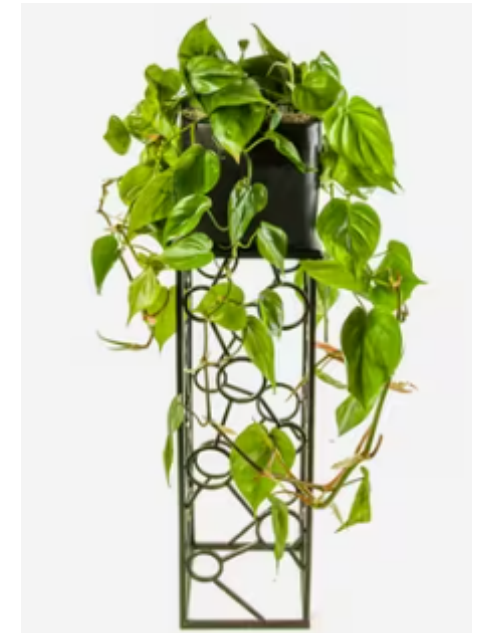

Philodendron

$175