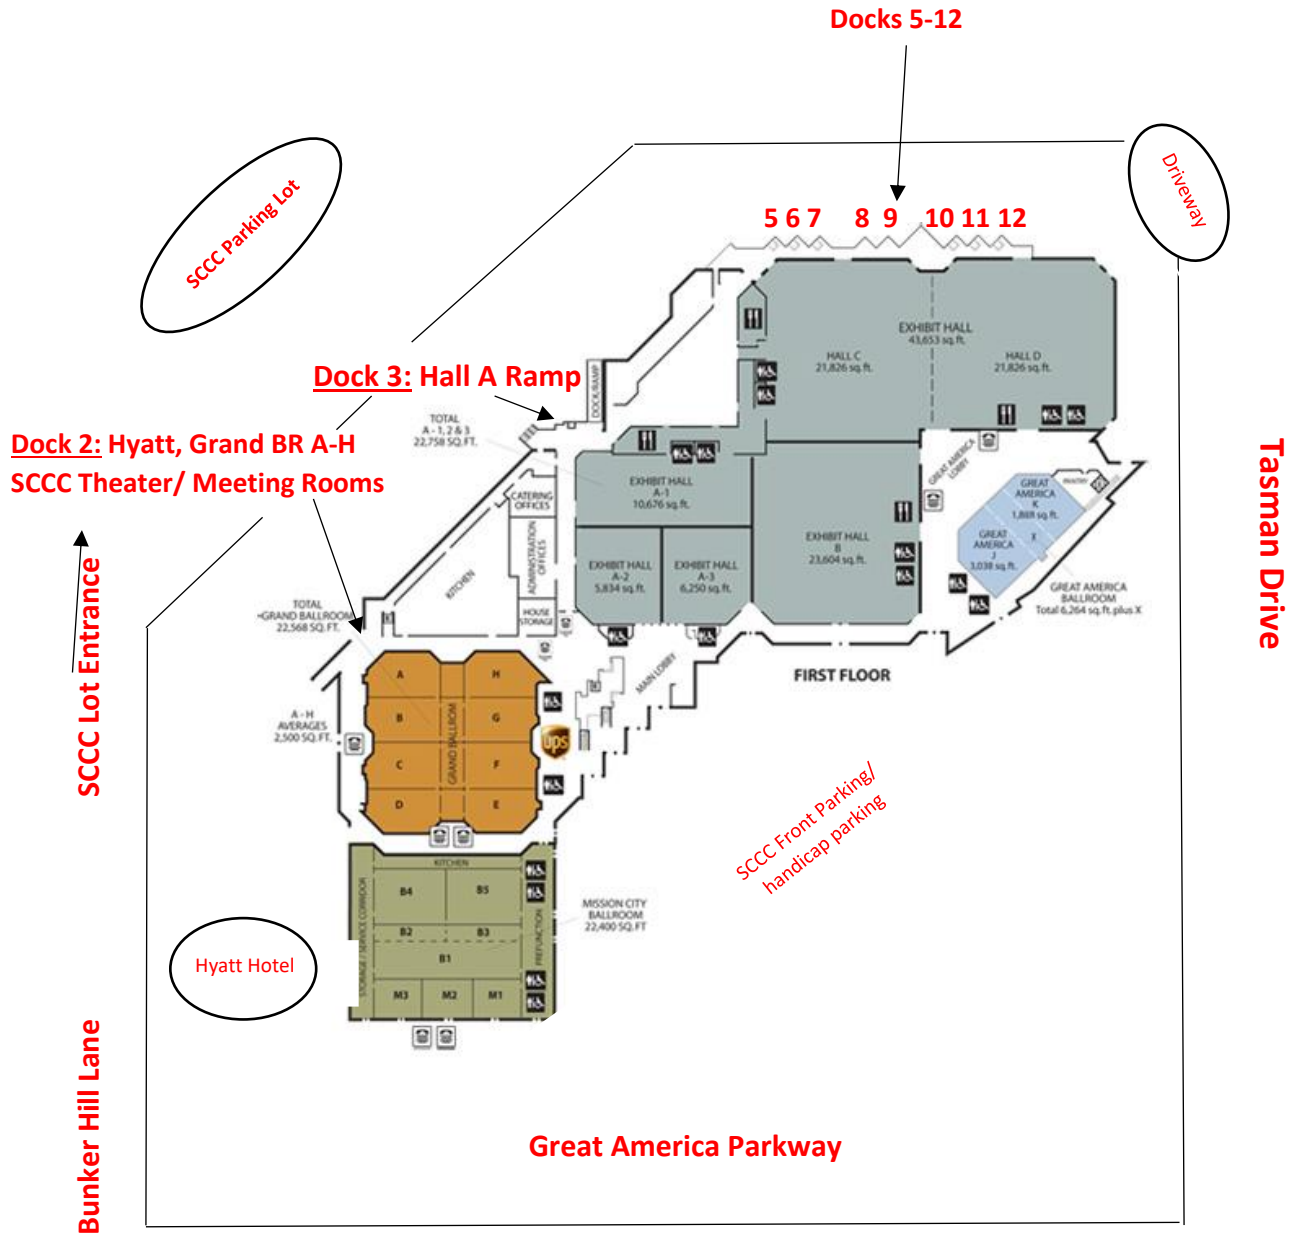

San Tomas Aquino Creek (Tasman Drive Entrance)

Please Contact your Event Manager  
for load in/load out times and  
instructions.