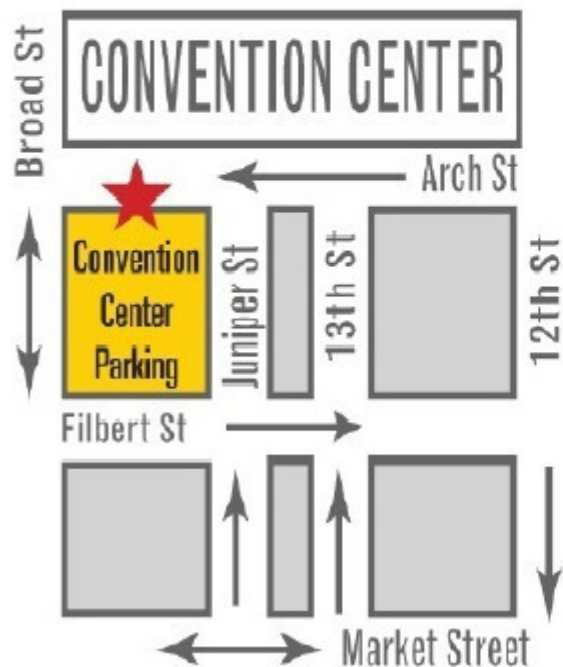

**\$12**

**CONVENTION CENTER  
PARKING FACILITY\***  
1324 Arch Street  
267-239-0676

AFTER 12HRS BASIC RATES APPLY. CAN NOT BE COMBINED WITH ANY OTHER OFFER.

[www.conventioncenterparking.com](http://www.conventioncenterparking.com)

**OPEN 24 HRS. | SELF PARK**

**\*ACTUAL PICTURE OF PARKING GARAGE\***