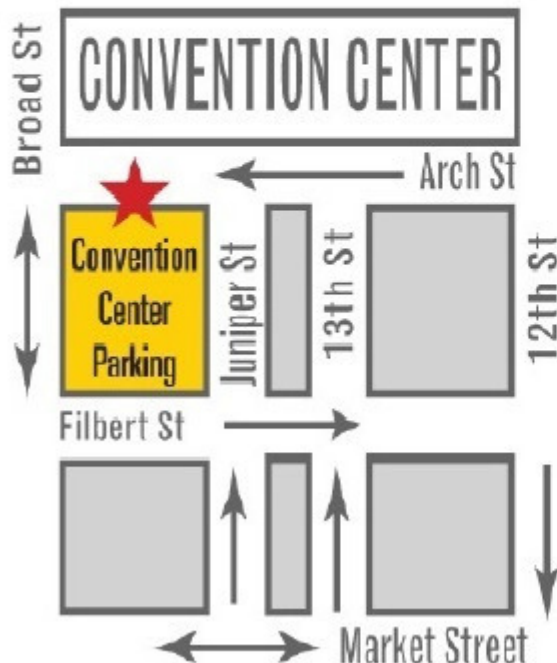

PHILADELPHIA
Pennsylvania Convention Center

MARCH 9-10, 2019

**SCAN QR CODE AT
THE PAYSTATION**

**DISCOUNT PARKING
FLAT RATE UP TO 12HRS**

\$10

**CONVENTION CENTER
PARKING FACILITY***
1324 Arch Street
267-239-0676

AFTER 12HRS BASIC RATES APPLY. CAN NOT BE COMBINED WITH ANY OTHER OFFER.

www.conventioncenterparking.com

OPEN 24 HRS. | SELF PARK

ACTUAL PICTURE OF PARKING GARAGE